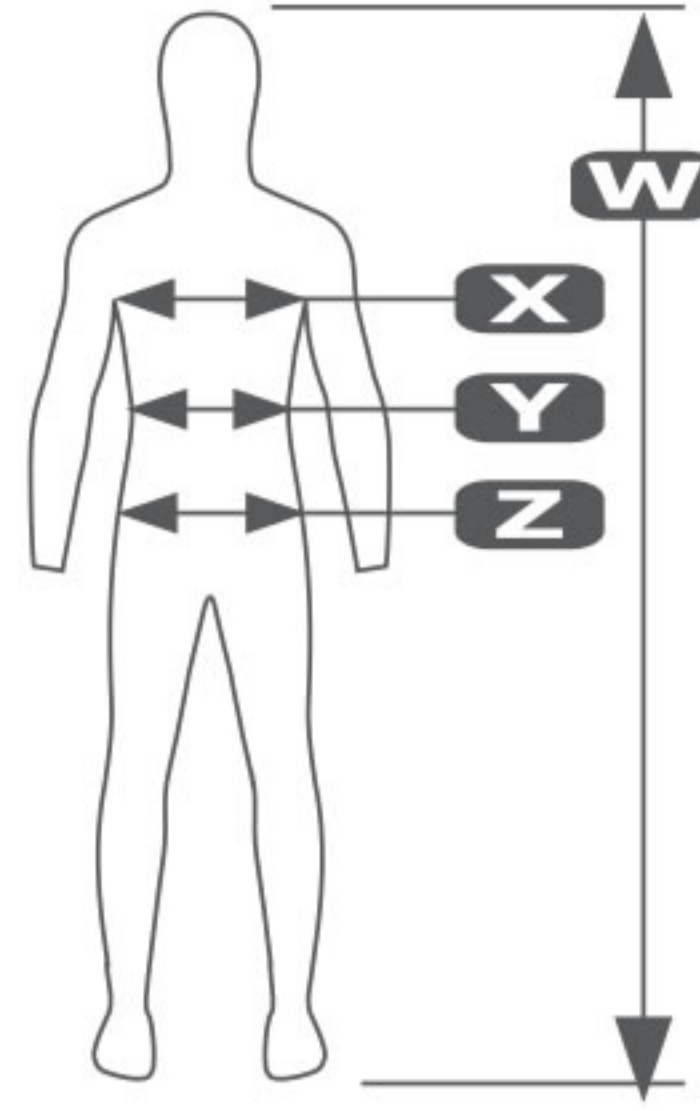

W

 Hauteur
Height
Länge
Altura
Altezza

X

 Poitrine
Chest
Brust
Tórax
Torace

Y

 Taille
Waist
Taille
Cintura
Vita

Z

 Hanche
Hip
Hüfte
Cadera
Fianchi

VÊTEMENTS - HOMME

Taille	W (CM)	W (INCH)	X (CM)	X (INCH)	Y (CM)	Y (INCH)	Z (CM)	Z (INCH)
XXS = 0	161/166	63.39 / 65.35	76	29.92	66	25.98	78	30.71
XS = 1	166/171	65.35 / 67.32	84	33.07	72	28.35	84	33.07
S = 2	171/176	67.32 / 69.29	92	36.22	78	30.71	90	35.43
M = 3	176/181	69.29 / 71.26	100	39.37	84	33.07	96	37.80
M LONG	186/191	73.23 / 75.20	100	39.37	84	33.07	96	37.80
M LARGE	176/181	69.29 / 71.26	116	45.67	96	37.80	108	42.52
L = 4	181/186	71.26 / 73.23	108	42.52	90	35.43	102	40.16
L LONG	191/196	75.20 / 77.17	108	42.52	90	35.43	102	40.16
L LARGE	181/186	71.26 / 73.23	124	48.82	102	40.16	114	44.88
XL = 5	186/191	73.23 / 75.20	116	45.67	96	37.80	108	42.52
XXL = 6	191/196	75.20 / 77.17	124	48.82	102	40.16	114	44.88
XXXL = 7	196/201	77.17 / 79.13	132	51.97	108	42.52	120	47.24

VÊTEMENTS - FEMME

Taille	W (CM)	W (INCH)	X (CM)	X (INCH)	Y (CM)	Y (INCH)	Z (CM)	Z (INCH)
XS = 1	158/163	62.20 / 64.17	83	32.68	62	24.41	88	34.65
S = 2	163/168	64.17 / 66.14	88	34.65	66	25.98	92	36.22
S LONG	173/178	68.11 / 70.08	88	34.65	66	25.98	92	36.22
S LARGE	163/168	64.17 / 66.14	98	38.58	74	29.13	100	39.37
M = 3	168/173	66.14 / 68.11	93	36.61	70	27.56	96	37.80
M LONG	178/183	70.08 / 72.05	93	36.61	70	27.56	96	37.80
M LARGE	168/173	66.14 / 68.11	103	40.55	78	30.71	104	40.94
L = 4	173/178	68.11 / 70.08	98	38.58	74	29.13	100	39.37
XL = 5	178/183	70.08 / 72.05	103	40.55	78	30.71	104	40.94
XXL = 6	183/185	72.05 / 72.83	108	42.52	82	32.28	108	42.52
XXXL = 6	185/190	72.83 / 74.80	113	44.49	86	33.86	112	44.09